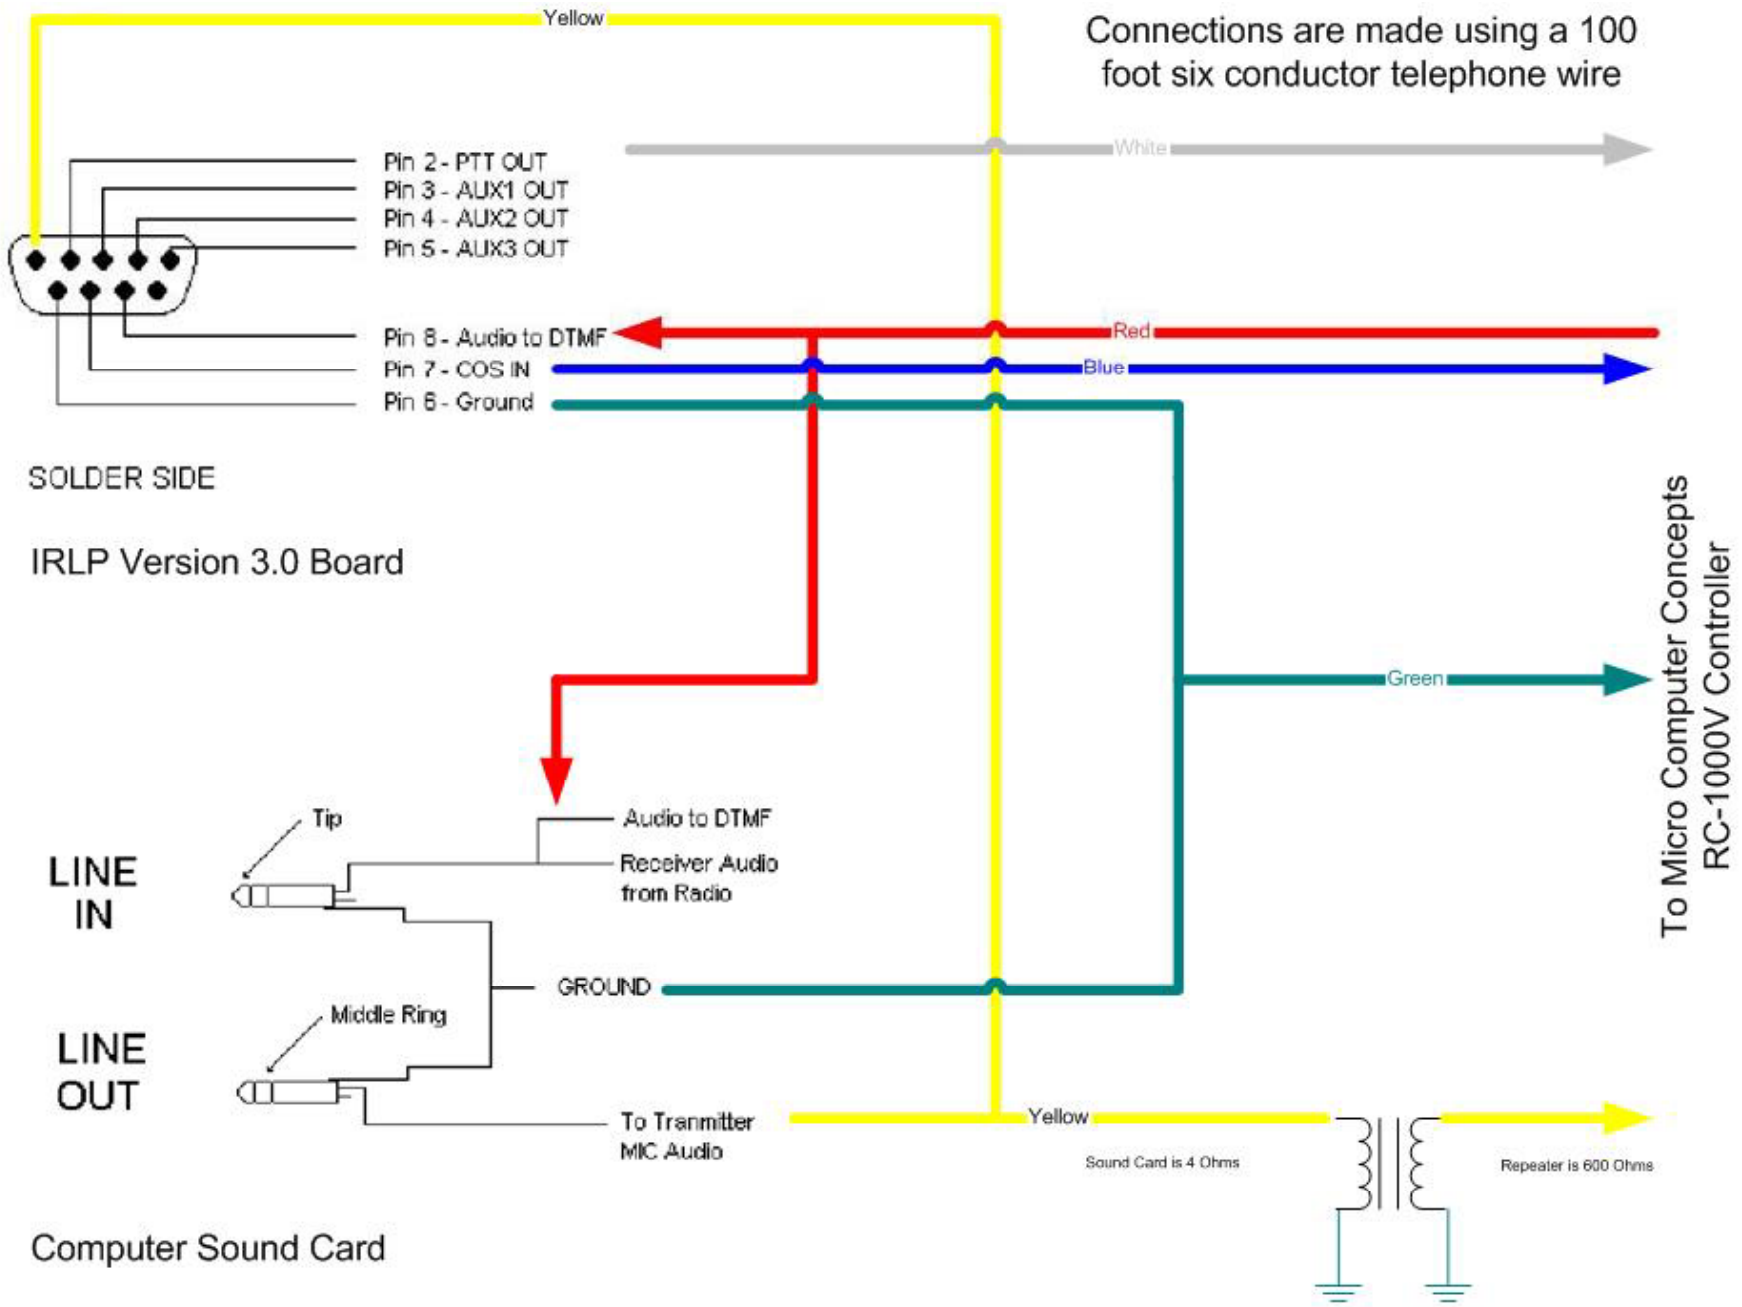

Del City Amateur Radio Club

IRLP Wiring Diagrams

<http://www.delcityarc.org>

Computer Sound Card

GE MASTR EXEC II Radio
Converted to Repeater

Red Fourth Pin From Top