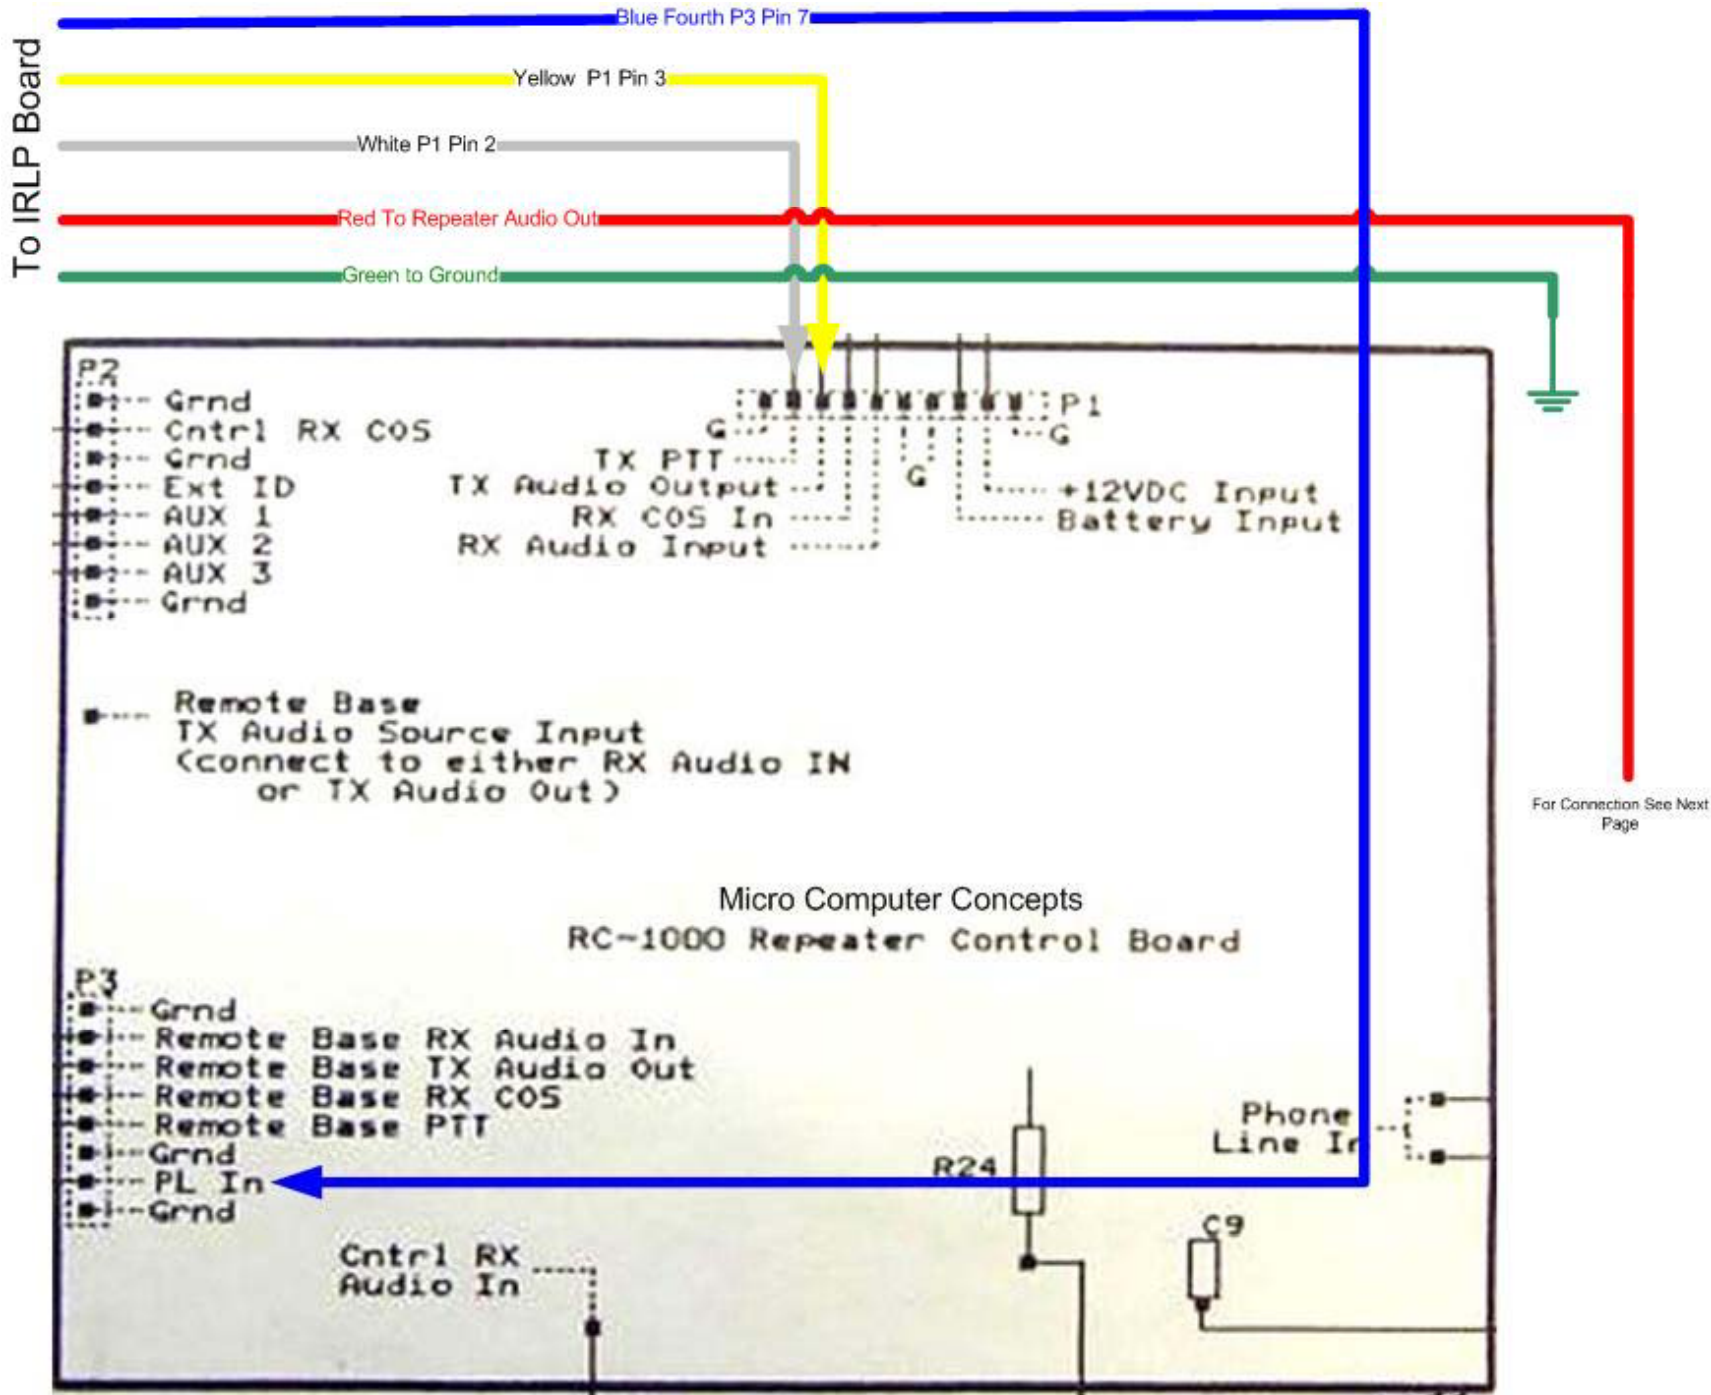

Del City Amateur Radio Club

IRLP Wiring Diagrams

<http://www.delcityarc.org>

Computer Sound Card

GE MASTR EXEC II Radio
Converted to Repeater

Red Fourth Pin From Top